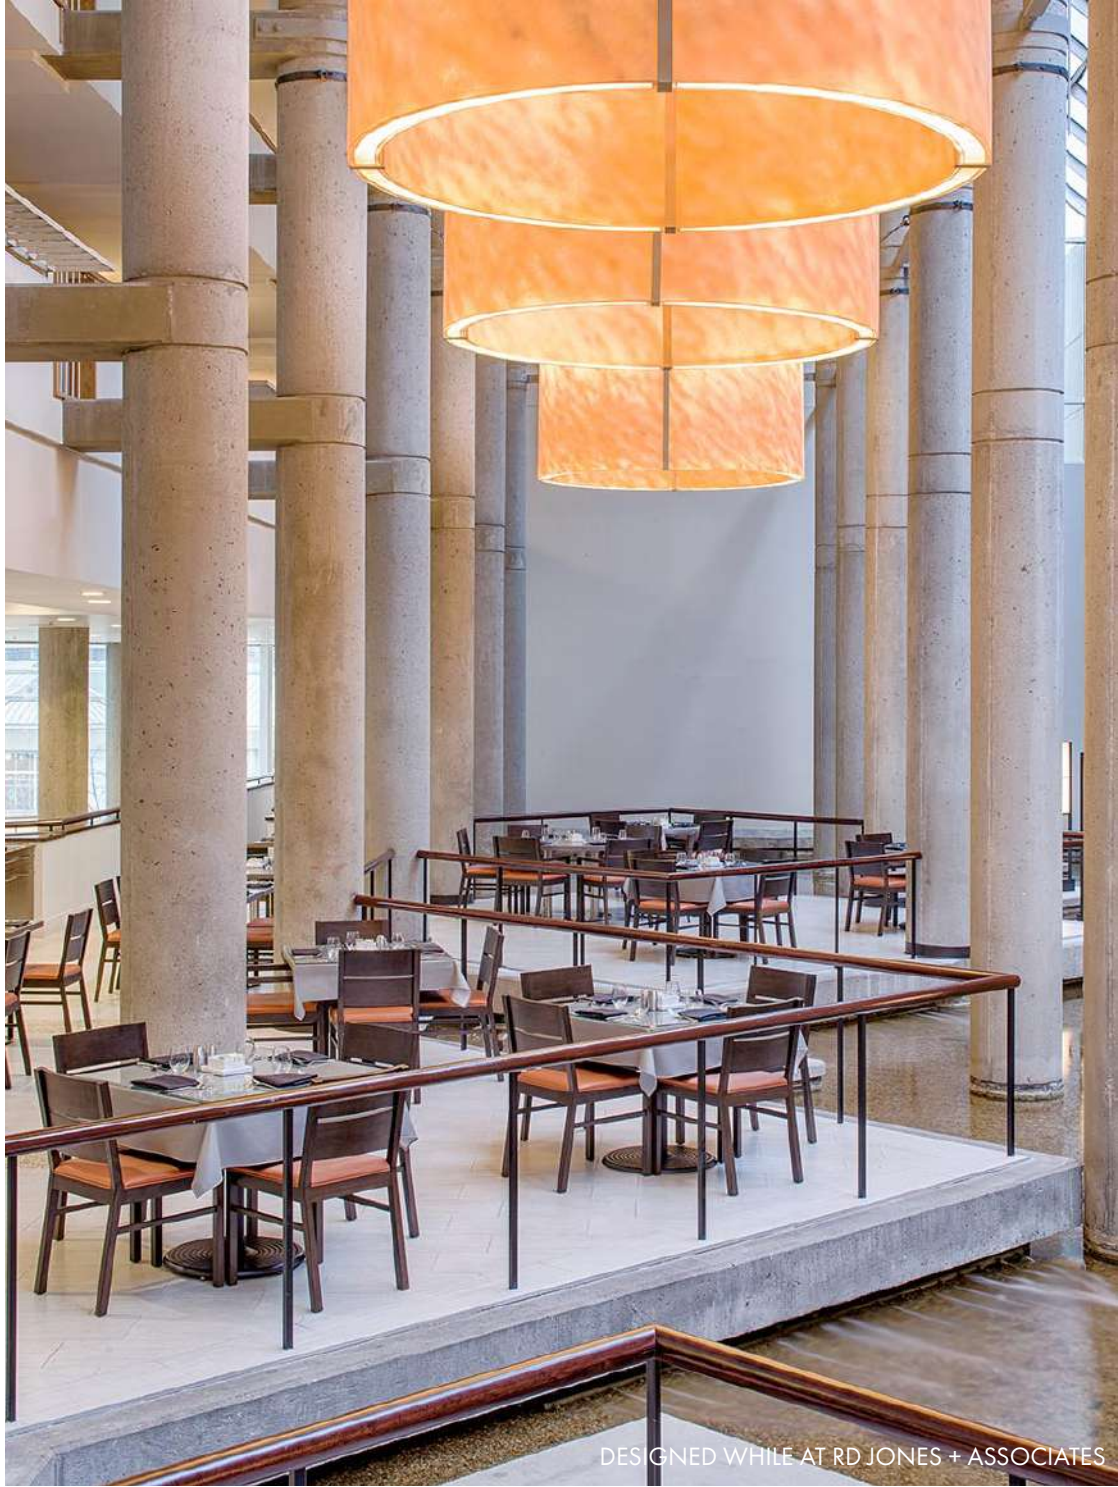

DESIGNED WHILE AT RD JONES + ASSOCIATES

DESIGNED WHILE AT RD JONES + ASSOCIATES